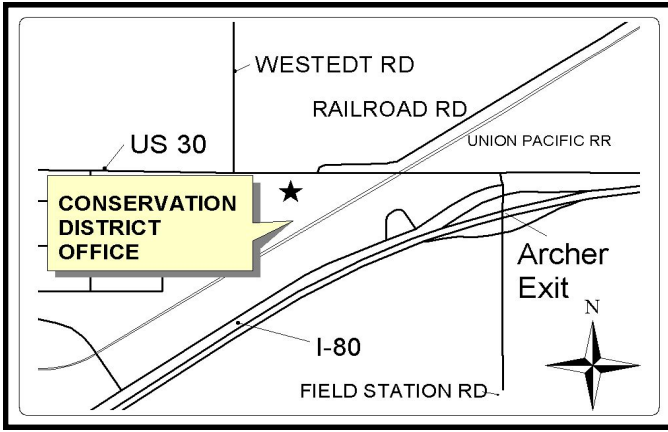

B  
R  
I  
N  
G  
  
T  
H  
I  
S  
  
C  
A  
R  
D

# Seedling Tree Distribution

 Laramie County Conservation District

Trees ***must*** be picked up at this time unless previous arrangements have been made.

DATE  
Friday,  
April 17, 2020  
TIME  
7:00 a.m.  
to 6:00 p.m.  
LOCATION  
Laramie County  
Conservation  
District  
11221  
U. S. Hwy 30  
Cheyenne