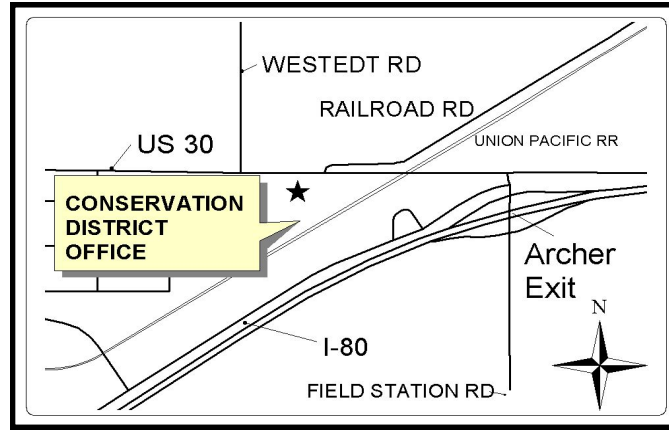

# Seedling Tree Distribution

 Laramie County Conservation District

Trees ***must*** be picked up at this time unless previous arrangements have been made.

DATE  
Friday,  
April 17, 2020  
TIME  
7:00 a.m.  
to 6:00 p.m.  
LOCATION  
Laramie County  
Conservation  
District  
11221  
U. S. Hwy 30  
Cheyenne