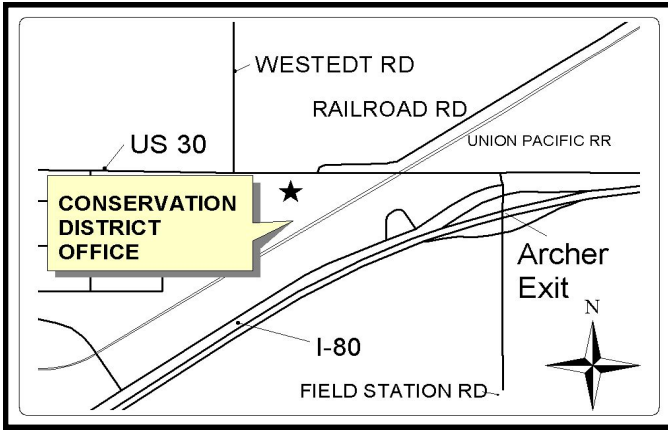

# Seedling Tree Distribution

 Laramie County Conservation District

Trees ***must*** be picked up at this time unless previous arrangements have been made.

DATE  
Friday,  
April 17, 2020  
TIME  
7:00 a.m.  
to 6:00 p.m.  
LOCATION  
Laramie County  
Conservation  
District  
11221  
U. S. Hwy 30  
Cheyenne