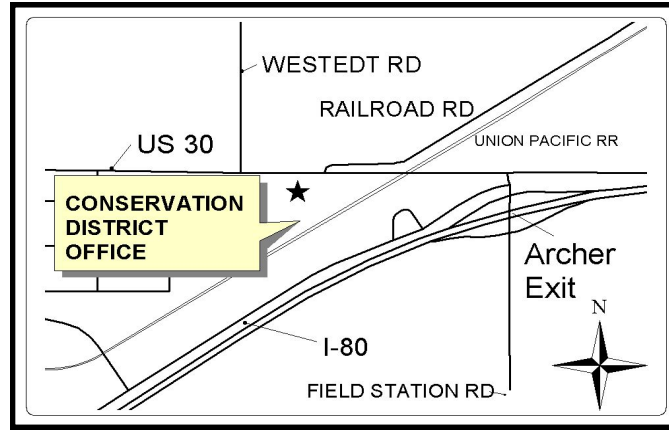

Seedling Tree Distribution

Laramie County Conservation District

Trees ***must*** be picked up at this time unless previous arrangements have been made.

DATE
Friday,
April 17, 2020
TIME
7:00 a.m.
to 6:00 p.m.
LOCATION
Laramie County
Conservation
District
11221
U. S. Hwy 30
Cheyenne

If you have any questions, please call 772-2600 before distribution