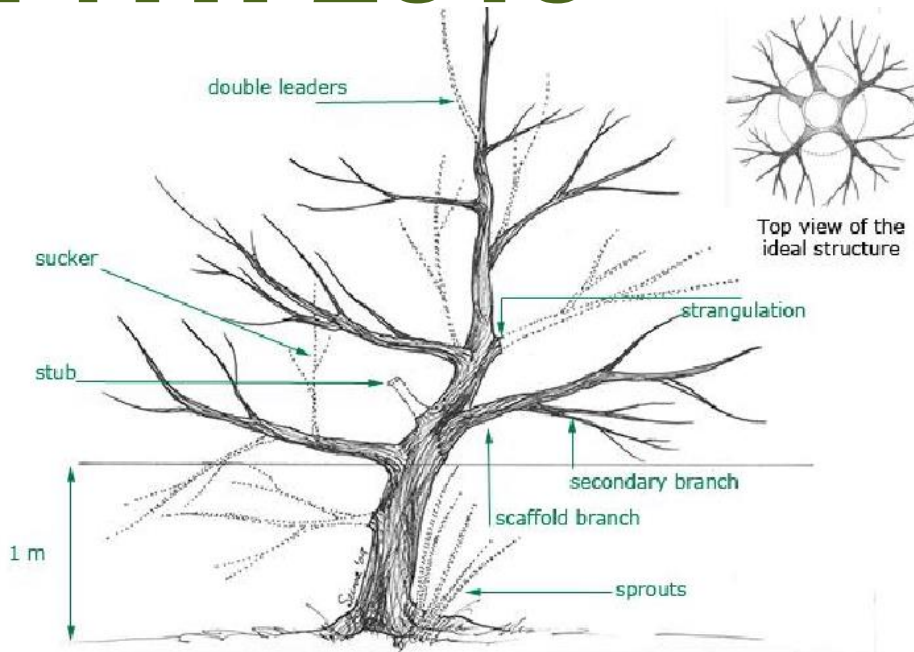

SEPTEMBER 14TH 2019

QUICK STEPS TO STRUCTURE PRUNING

This training will enable you to start your trees off with less chance of having future problems. These problems may include stunted trees or removal due to tree failure. You will also learn how to promote the most tree growth with the nutrients they are provided.

Please RSVP by 9/12/2019 to ensure enough space for the class and to see if we need to have 2nd class. (limit 20 per class)

Laramie County
Library

1stClass 9:00-12:00

2ndClass 2:00-5:00

Prune young trees
to be structurally
sound for future